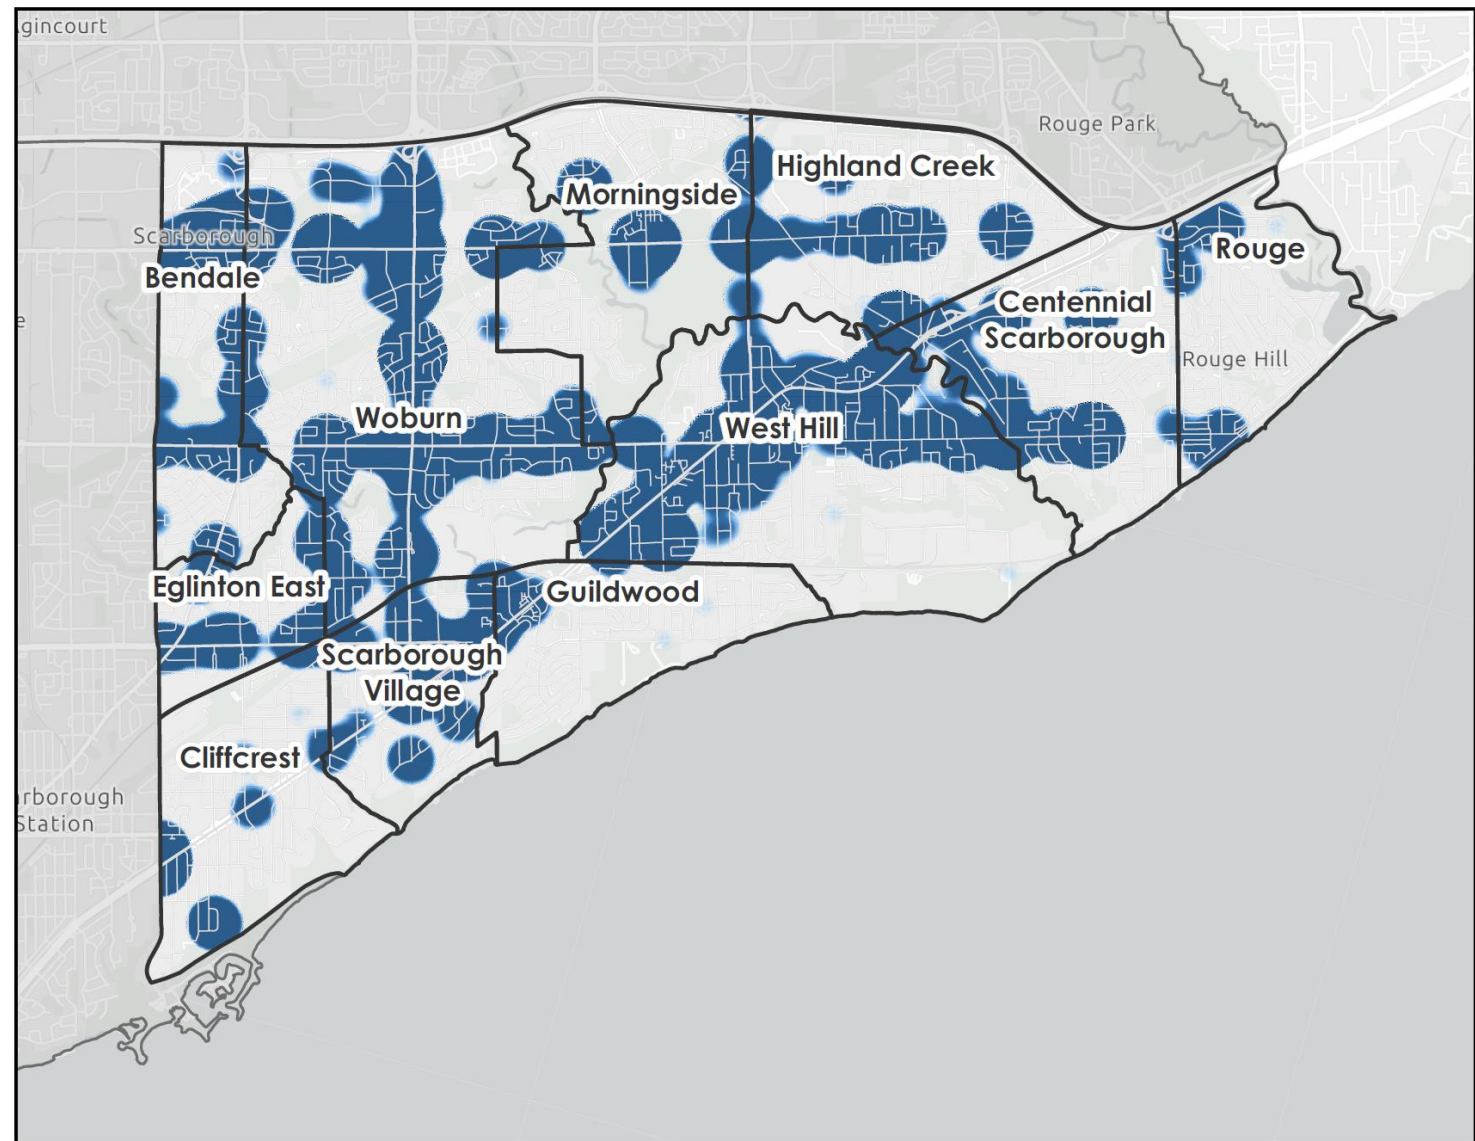

43 Division CPLC

June 10th, 2021

**43 Division CPLC
Community Representation**

**43 Division
Neighbourhood Officers**

Collisions

- Continued decrease related to COVID-19.
- Notable hotspots include; the area of Kingston Rd/Lawrence Ave E, the area of Markham Rd/Lawrence Ave E, and the area of Markham Rd/Ellesmere Rd.
- Majority of events occur during the afternoon and evening hours.
- Remember to be aware of the increased pedestrian traffic throughout the summer months.

Enforcement

- Notable enforcement along Lawrence Ave E, Markham Rd, and Kingston Rd.
- Majority of tickets issued are during the morning and afternoon rush hours.
- Speeding tickets account for 34% of all tickets issued.
- Remember to watch your speed while driving.

Robberies

- Notable hotspots in the area of the Scarborough Town Centre, along Eglinton Ave, and the Kingston Rd/Lawrence area.
- Majority of events occur outside during the evening hours.

YTD Robberies