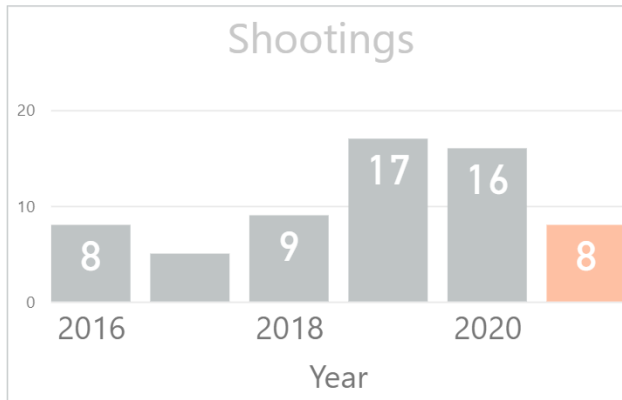

Shootings

- 8 firearm discharge occurrences year-to-date.
- 2 occurrences in the month of May.
- Notable decrease compared to last year at this time.

YTD Shootings

43 Division Shootings May 2021

43 Division