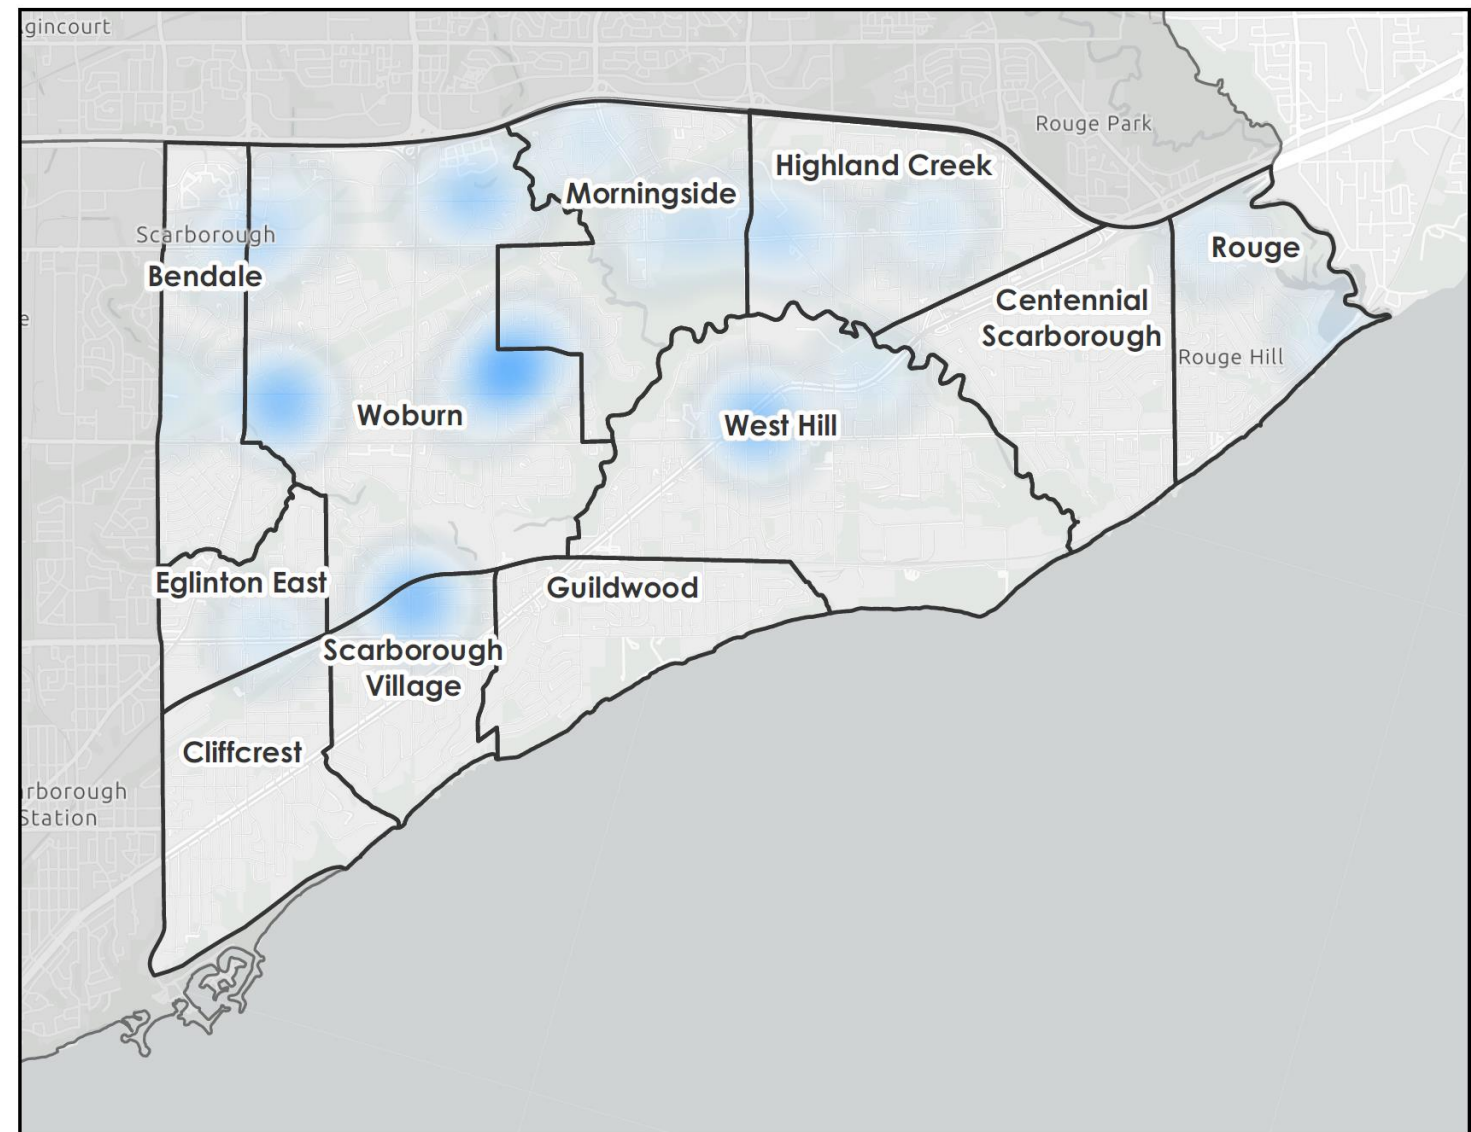

Theft of Motor Vehicle

- Notable increase in occurrences this year.
- Honda continues to be the most common Vehicle Make stolen.
- Vehicles are stolen most often during the overnight period.
- Reminder to never leave your vehicle left running/unlocked.

YTD Auto Thefts

43 Division Auto Theft May 2021

43 Division

Data Source: TPS Reporting Database
Projection: NAD1927 UTM Zone 17
Date Prepared: 2021-06-08

Copyright ©2019 Toronto Police Service.
All Rights Reserved.
Prepared by: D.C.A. Kailin Campbell #84198