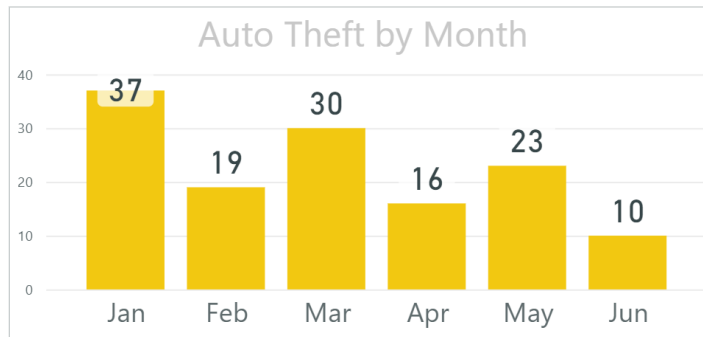

Theft of Motor Vehicle

- Notable increase in occurrences this year.
- Honda continues to be the most common Vehicle Make stolen.
- Vehicles are stolen most often during the overnight period.
- Reminder to never leave your vehicle left running/unlocked.

YTD Auto Thefts

43 Division Auto Theft May 2021

43 Division

Data Source: TPS Reporting Database
Projection: NAD1927 UTM Zone 17
Date Prepared: 2021-06-08

Copyright ©2019 Toronto Police Service.
All Rights Reserved.
Prepared by: D.C.A. Kailin Campbell #84198