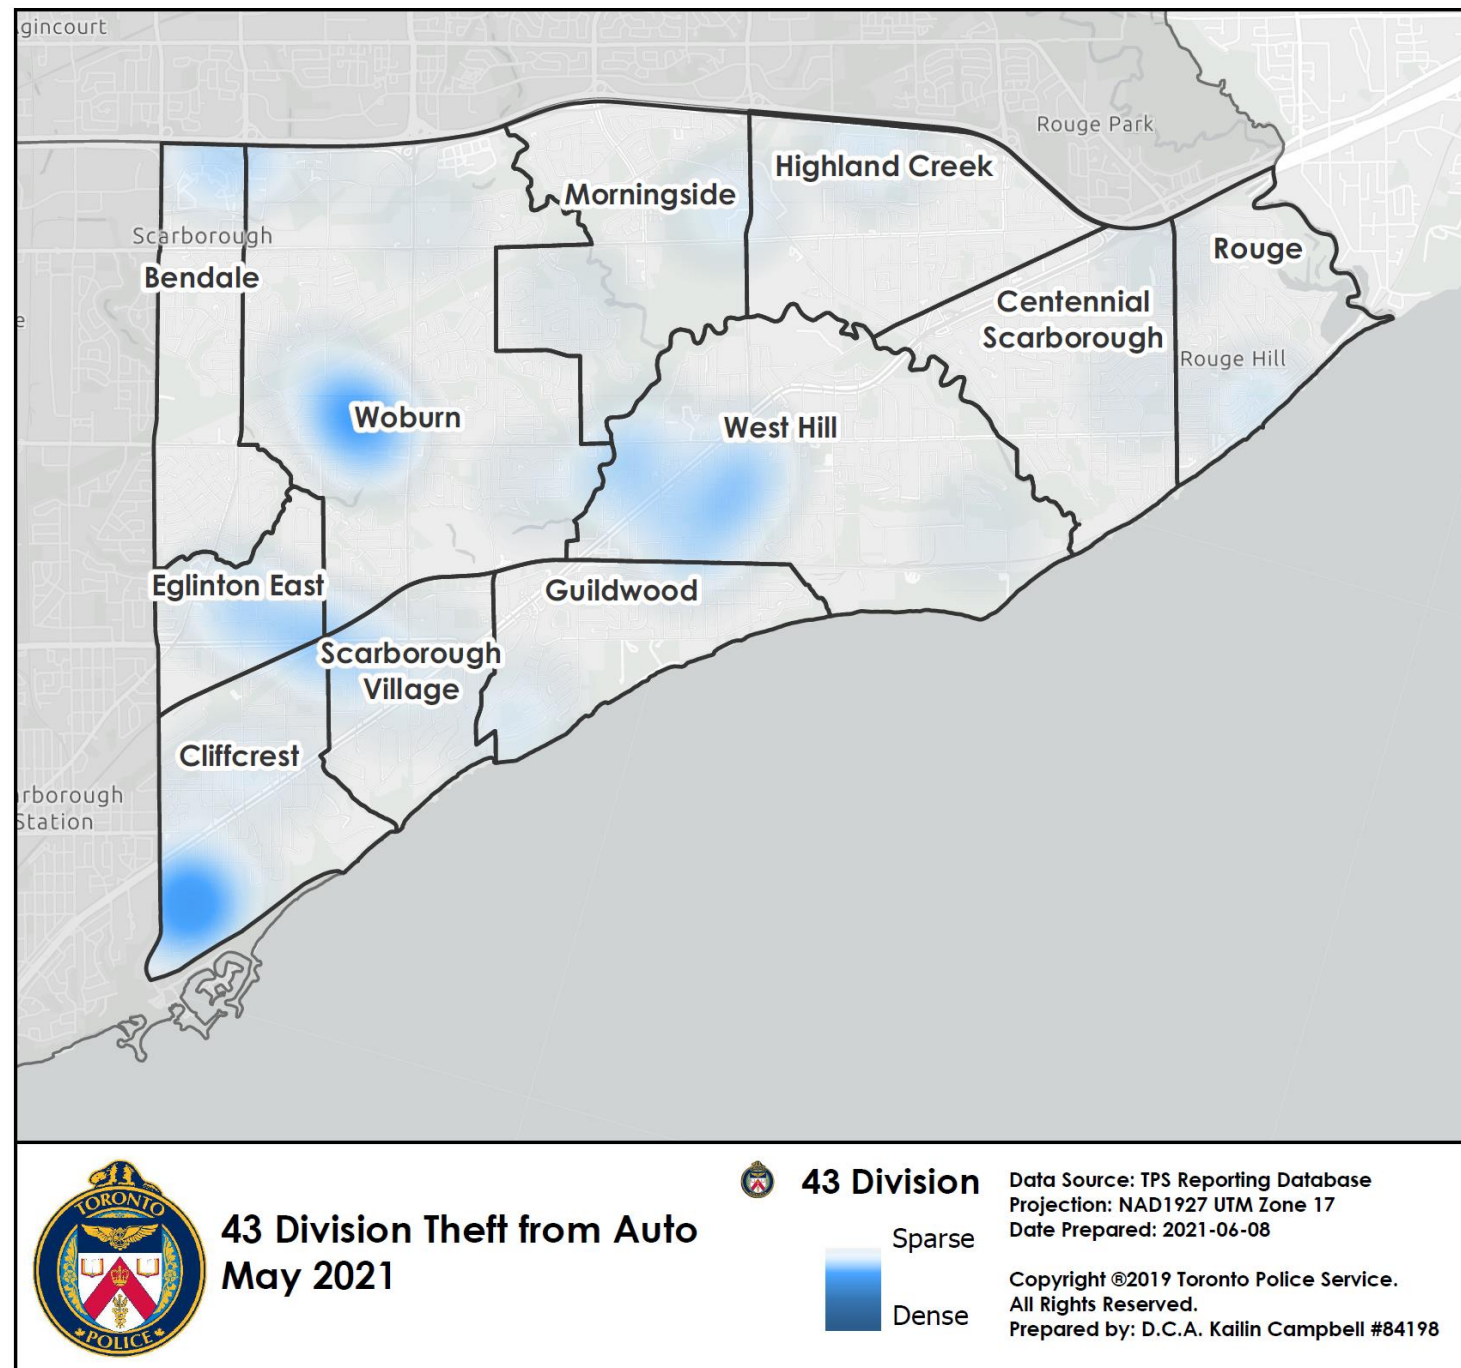

Theft from Motor Vehicle

- The month of May saw a decrease in Catalytic Converter thefts.
- Vehicles in both driveways and residential parking lots have been targeted.
- There were two significant series of events over the May 24th long weekend.
- Notable hotspots include; the south-west corner of Cliffcrest, the area of Bellamy Rd N and Lawrence Ave E (Woburn), and the Kingston Rd/Lawrence Ave E area (West Hill).
- Remember to lock your vehicle doors, keep windows rolled up, and remove valuables.