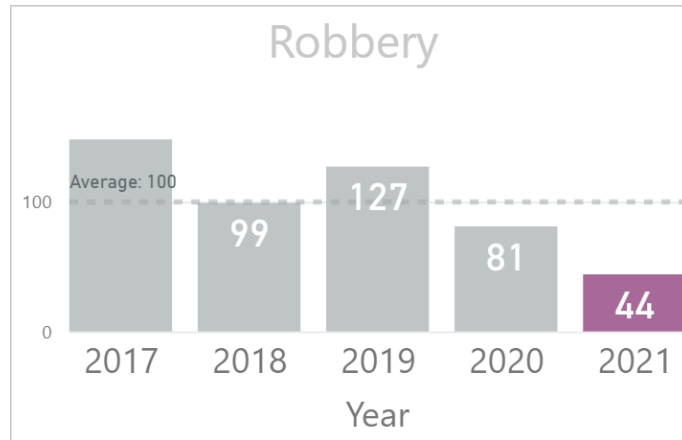

Robberies

- Notable hotspots in the area of the Scarborough Town Centre, along Eglinton Ave, and the Kingston Rd/Lawrence area.
- Majority of events occur outside during the evening hours.

YTD Robberies