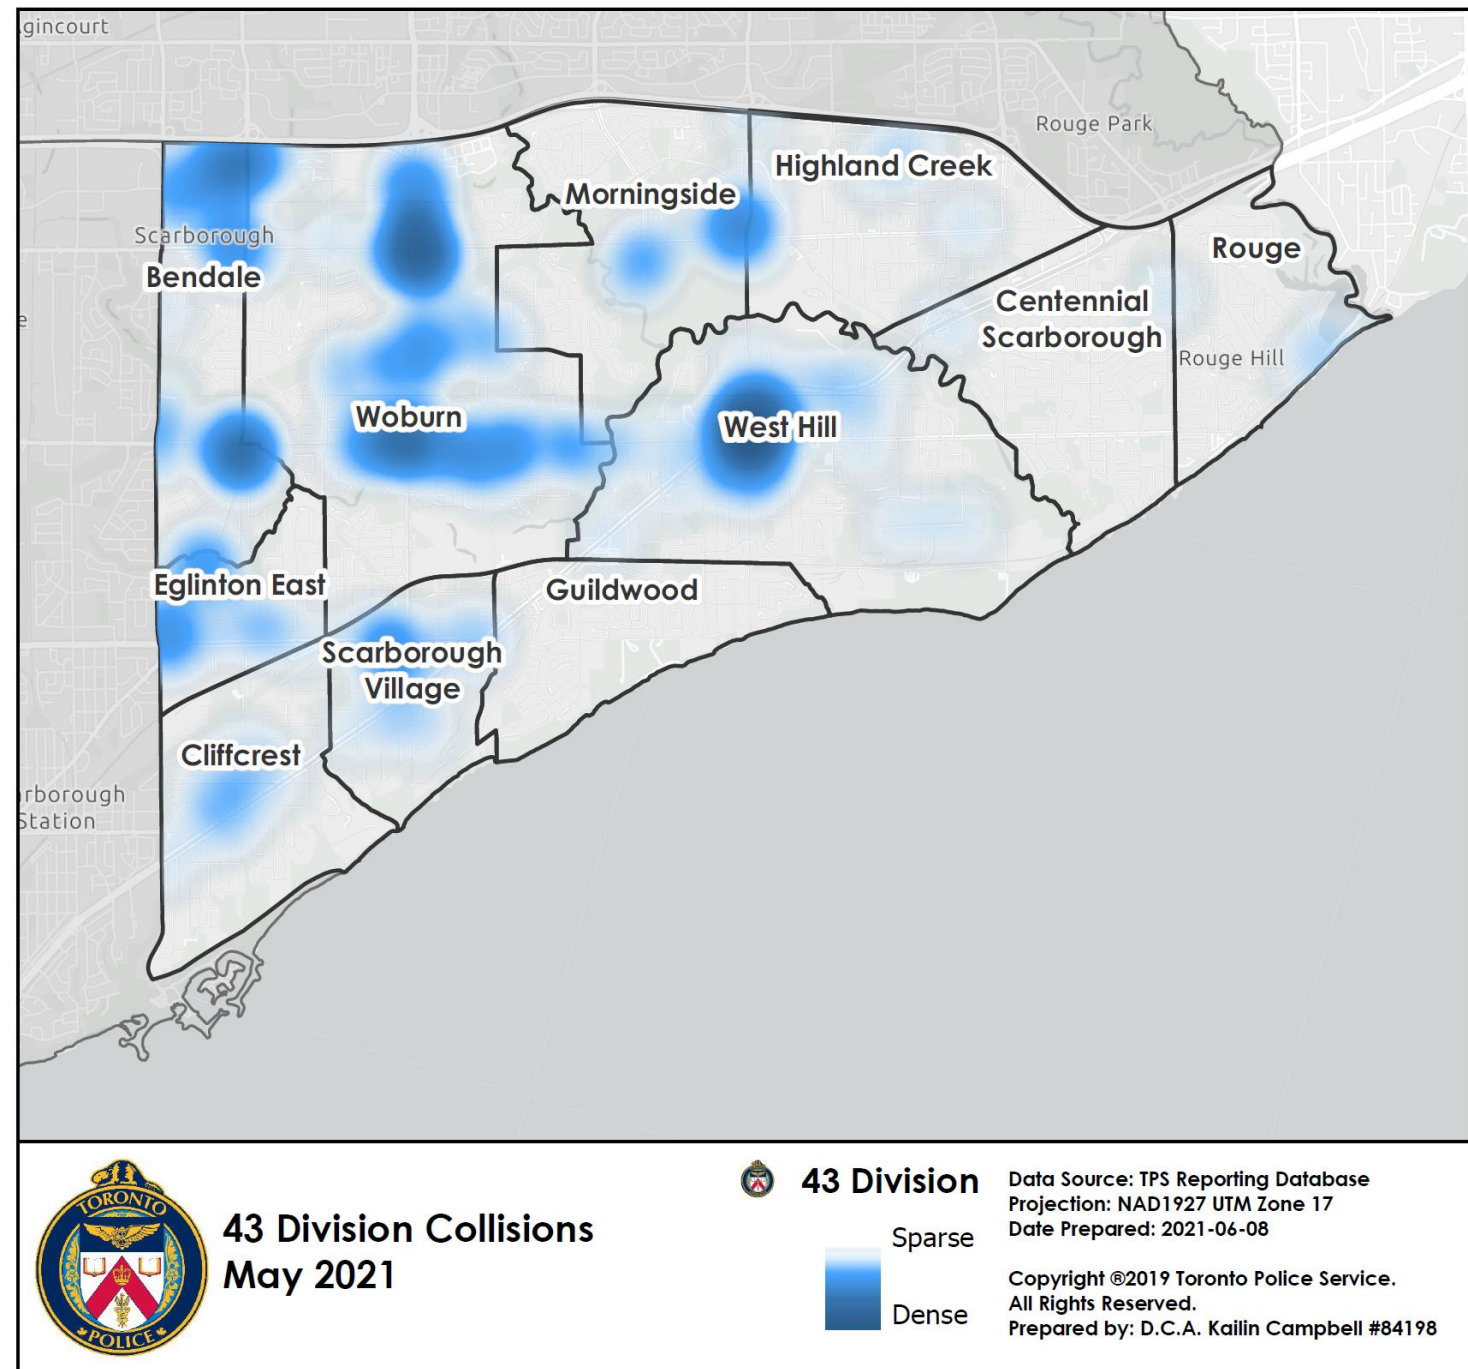

43 Division CPLC

June 10th, 2021

**43 Division CPLC
Community Representation**

**43 Division
Neighbourhood Officers**

Collisions

- Continued decrease related to COVID-19.
- Notable hotspots include; the area of Kingston Rd/Lawrence Ave E, the area of Markham Rd/Lawrence Ave E, and the area of Markham Rd/Ellesmere Rd.
- Majority of events occur during the afternoon and evening hours.
- Remember to be aware of the increased pedestrian traffic throughout the summer months.

Enforcement

- Notable enforcement along Lawrence Ave E, Markham Rd, and Kingston Rd.
- Majority of tickets issued are during the morning and afternoon rush hours.
- Speeding tickets account for 34% of all tickets issued.
- Remember to watch your speed while driving.