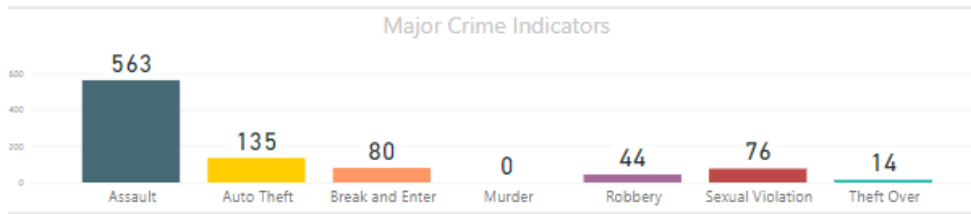

Content valid as of Sunday at 23:59hrs

Last Updated
Monday June 7, 2021

MCI Category	% Chg (2017-18)	% Clear 2018	2018 Offences	% Chg (2018-19)	% Clear 2019	2019 Offences	% Chg (2019-20)	% Clear 2020	2020 Offences	% Chg (2020-21)	% Clear 2021	2021 Offences
Assault	6%	70%	747	3%	72%	770	-17%	71%	640	-12%	71%	563
Auto Theft	1%	25%	75	40%	10%	105	-8%	12%	97	39%	14%	135
Break and Enter	12%	33%	168	10%	38%	184	-38%	32%	115	-30%	31%	80
Murder	n/c	50%	2	50%	67%	3	33%	50%	4	-100%	0%	0
Robbery	-33%	51%	99	28%	46%	127	-36%	52%	81	-46%	59%	44
Sexual Violation	21%	65%	88	10%	59%	97	-12%	55%	85	-11%	46%	76
Theft Over	-49%	22%	18	-11%	25%	16	69%	26%	27	-48%	50%	14
Total	1%	59%	1,197	9%	58%	1,302	-19%	57%	1,049	-13%	56%	912