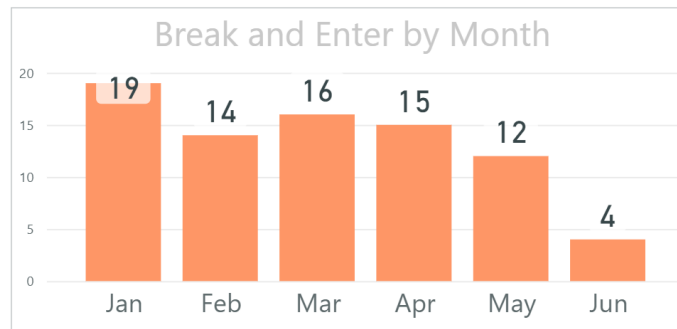

Break & Enters

- Primarily sporadic commercial and residential entries during the evening and nighttime hours.
- Series of apartment laundry room entries in the month of May.
- Reminder to lock doors and windows.

YTD Break & Enters

43 Division Break & Enter May 2021

43 Division

Data Source: TPS Reporting Database
Projection: NAD1927 UTM Zone 17
Date Prepared: 2021-06-08

Copyright ©2019 Toronto Police Service.
All Rights Reserved.
Prepared by: D.C.A. Kailin Campbell #84198