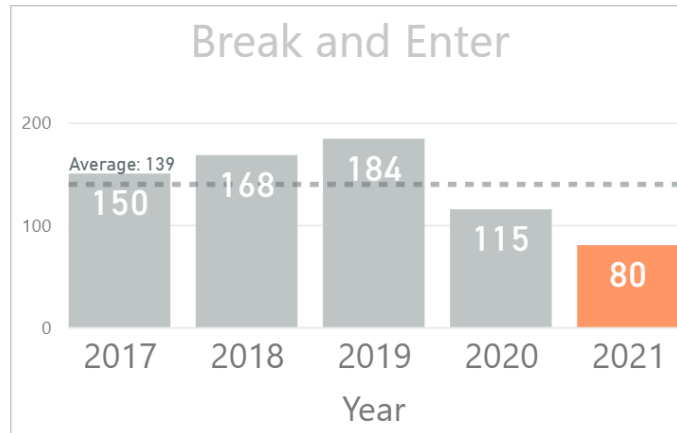

Break & Enters

- Primarily sporadic commercial and residential entries during the evening and nighttime hours.
- Series of apartment laundry room entries in the month of May.
- Reminder to lock doors and windows.

YTD Break & Enters

43 Division Break & Enter May 2021

43 Division

Data Source: TPS Reporting Database
Projection: NAD1927 UTM Zone 17
Date Prepared: 2021-06-08

Copyright ©2019 Toronto Police Service.
All Rights Reserved.
Prepared by: D.C.A. Kailin Campbell #84198