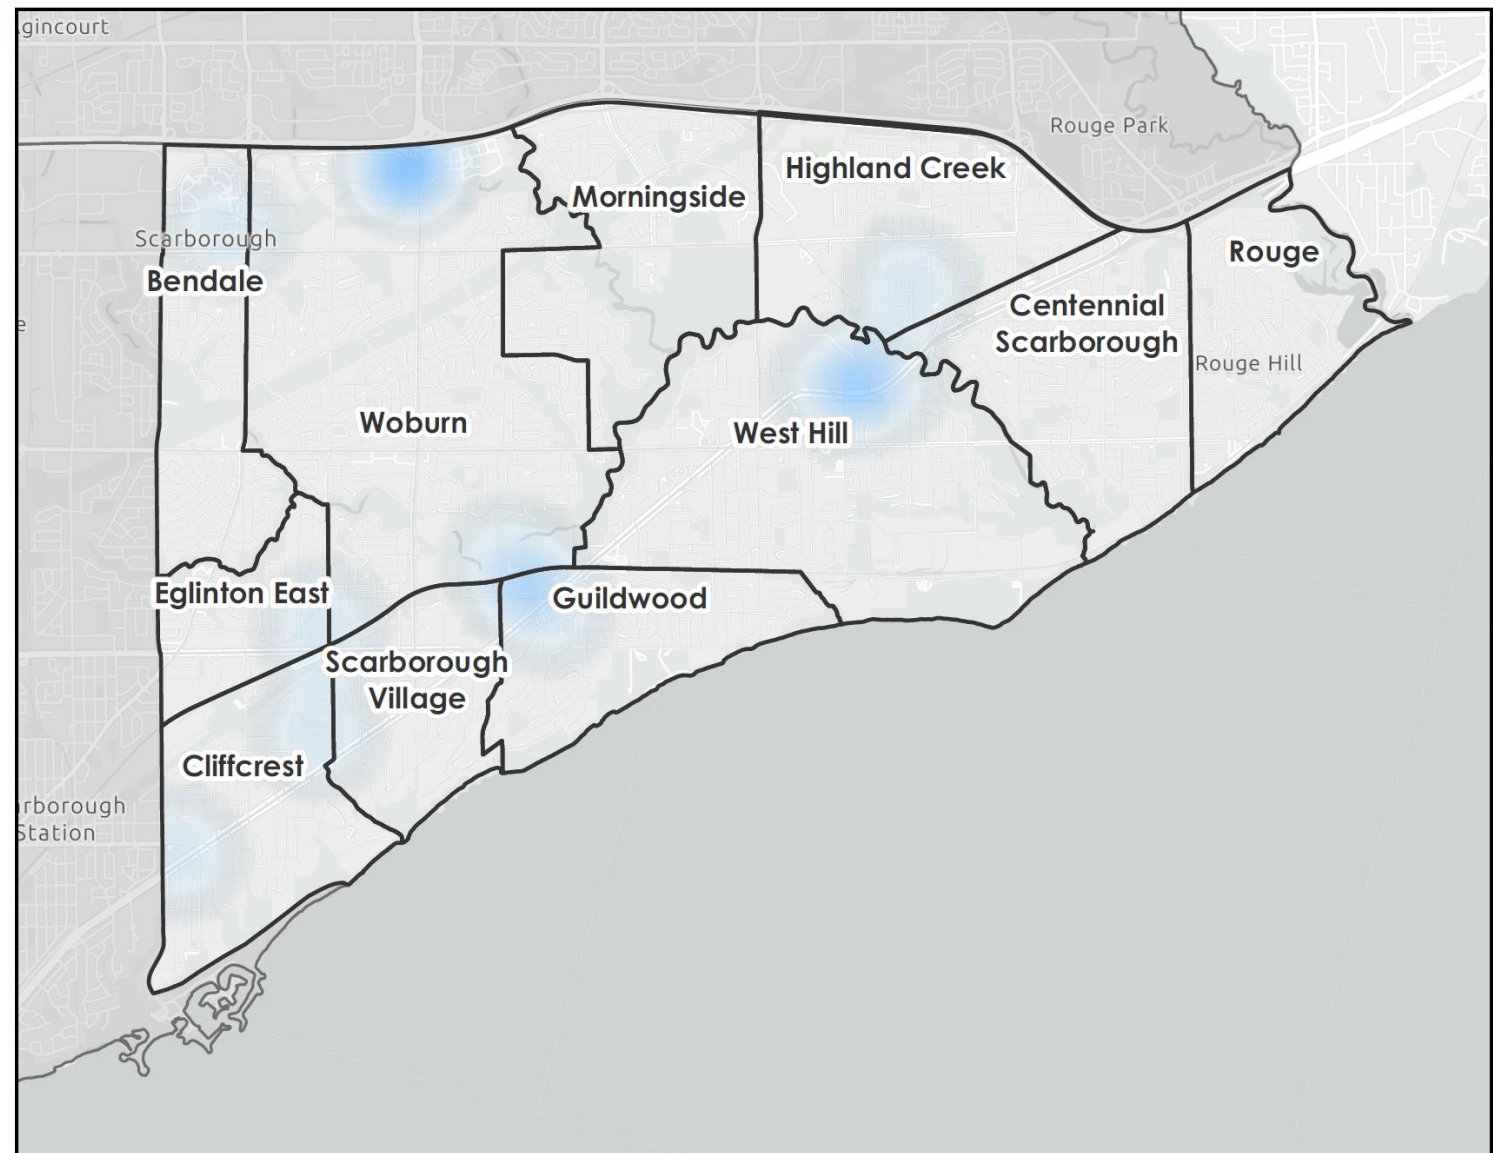

Break & Enters

- Primarily sporadic commercial and residential entries during the evening and nighttime hours.
- Series of apartment laundry room entries in the month of May.
- Reminder to lock doors and windows.

YTD Break & Enters

43 Division Break & Enter May 2021

43 Division

Data Source: TPS Reporting Database
Projection: NAD1927 UTM Zone 17
Date Prepared: 2021-06-08

Copyright ©2019 Toronto Police Service.
All Rights Reserved.
Prepared by: D.C.A. Kailin Campbell #84198