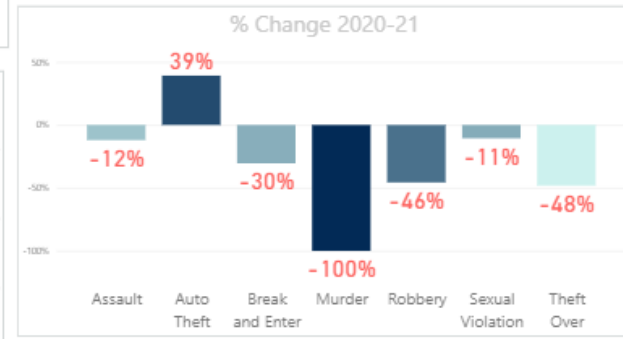

Content valid as of Sunday at 23:59hrs

Last Updated
Monday June 7, 2021

MCI Category	% Chg (2017-18)	% Clear 2018	2018 Offences	% Chg (2018-19)	% Clear 2019	2019 Offences	% Chg (2019-20)	% Clear 2020	2020 Offences	% Chg (2020-21)	% Clear 2021	2021 Offences
Assault	6%	70%	747	3%	72%	770	-17%	71%	640	-12%	71%	563
Auto Theft	1%	25%	75	40%	10%	105	-8%	12%	97	39%	14%	135
Break and Enter	12%	33%	168	10%	38%	184	-38%	32%	115	-30%	31%	80
Murder	n/c	50%	2	50%	67%	3	33%	50%	4	-100%	0%	0
Robbery	-33%	51%	99	28%	46%	127	-36%	52%	81	-46%	59%	44
Sexual Violation	21%	65%	88	10%	59%	97	-12%	55%	85	-11%	46%	76
Theft Over	-49%	22%	18	-11%	25%	16	69%	26%	27	-48%	50%	14
Total	1%	59%	1,197	9%	58%	1,302	-19%	57%	1,049	-13%	56%	912

Filter by MCI Category

- Assault
- Auto Theft
- Break and Enter
- Murder
- Robbery
- Sexual Violation
- Theft Over

Filter by Police Division

D43

Filter by Month

Month Name

Indecent Acts - Hague Park/Cedar Brook Park