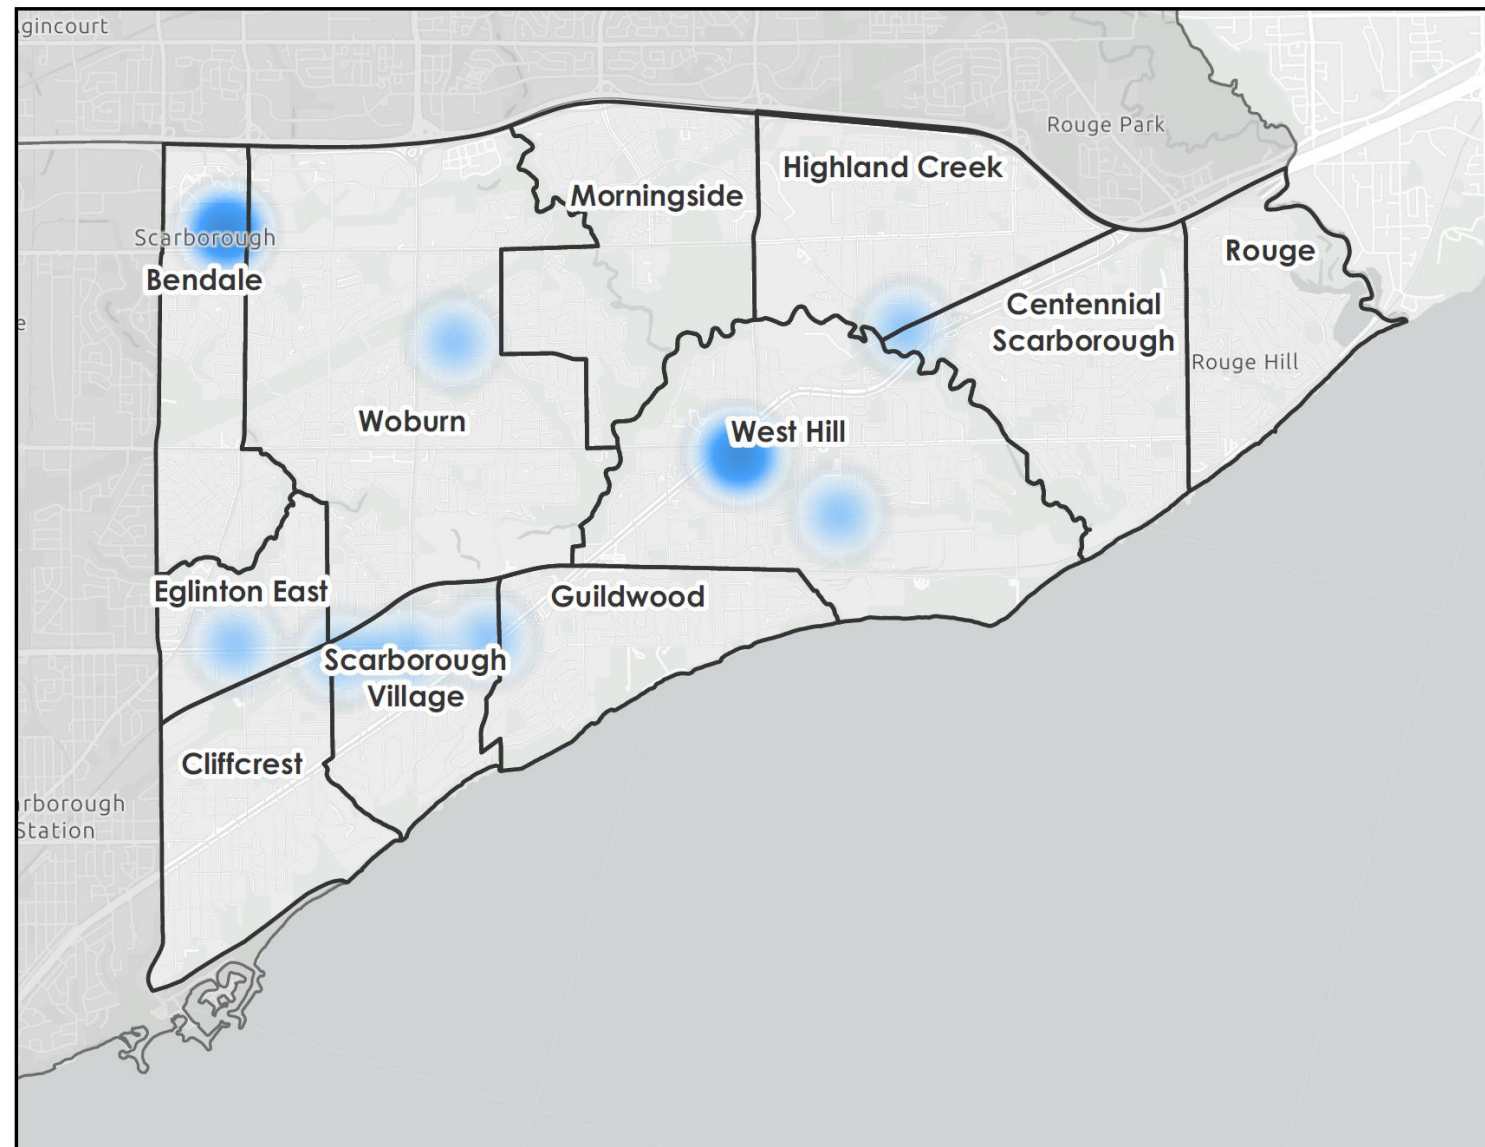

43 Division CPLC

June 10th, 2021

**43 Division CPLC
Community Representation**

**43 Division
Neighbourhood Officers**

Collisions

- Continued decrease related to COVID-19.
- Notable hotspots include; the area of Kingston Rd/Lawrence Ave E, the area of Markham Rd/Lawrence Ave E, and the area of Markham Rd/Ellesmere Rd.
- Majority of events occur during the afternoon and evening hours.
- Remember to be aware of the increased pedestrian traffic throughout the summer months.

YTD Break & Enters

43 Division Break & Enter May 2021

43 Division

Data Source: TPS Reporting Database
Projection: NAD1927 UTM Zone 17
Date Prepared: 2021-06-08

Copyright ©2019 Toronto Police Service.
All Rights Reserved.
Prepared by: D.C.A. Kailin Campbell #84198

Robberies

- Notable hotspots in the area of the Scarborough Town Centre, along Eglinton Ave, and the Kingston Rd/Lawrence area.
- Majority of events occur outside during the evening hours.

YTD Robberies