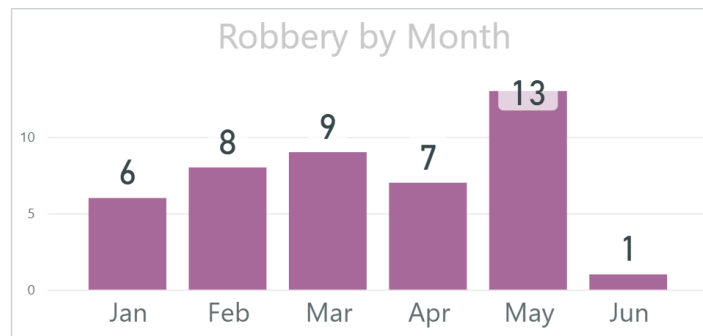

YTD Break & Enters

43 Division Break & Enter May 2021

43 Division

Data Source: TPS Reporting Database
Projection: NAD1927 UTM Zone 17
Date Prepared: 2021-06-08

Copyright ©2019 Toronto Police Service.
All Rights Reserved.
Prepared by: D.C.A. Kailin Campbell #84198

Robberies

- Notable hotspots in the area of the Scarborough Town Centre, along Eglinton Ave, and the Kingston Rd/Lawrence area.
- Majority of events occur outside during the evening hours.

YTD Robberies