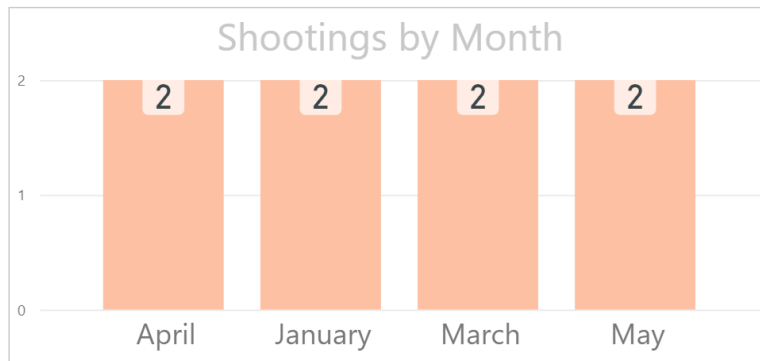

Theft from Motor Vehicle

- The month of May saw a decrease in Catalytic Converter thefts.
- Vehicles in both driveways and residential parking lots have been targeted.
- There were two significant series of events over the May 24th long weekend.
- Notable hotspots include; the south-west corner of Cliffcrest, the area of Bellamy Rd N and Lawrence Ave E (Woburn), and the Kingston Rd/Lawrence Ave E area (West Hill).
- Remember to lock your vehicle doors, keep windows rolled up, and remove valuables.

Shootings

- 8 firearm discharge occurrences year-to-date.
- 2 occurrences in the month of May.
- Notable decrease compared to last year at this time.

YTD Shootings

43 Division Shootings May 2021

43 Division