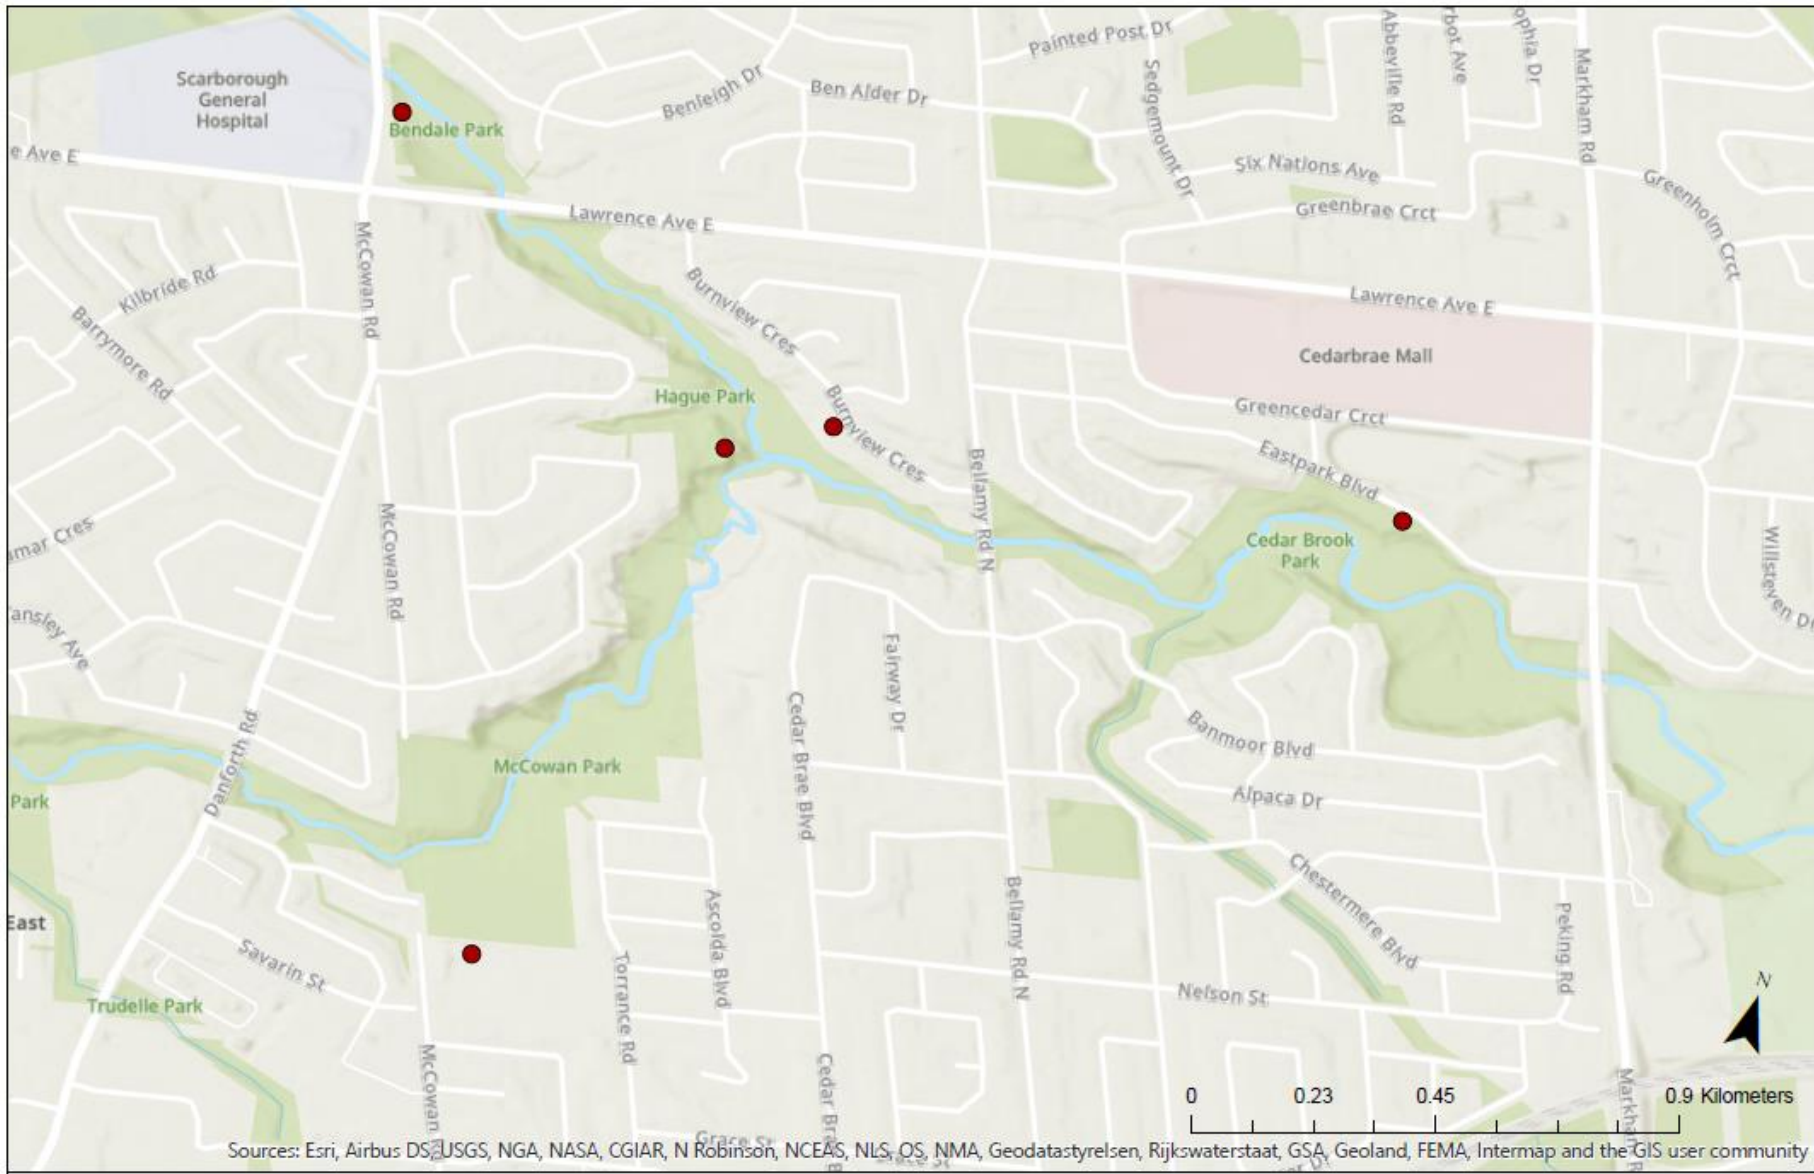

Filter by MCI Category

- Assault
- Auto Theft
- Break and Enter
- Murder
- Robbery
- Sexual Violation
- Theft Over

Filter by Police Division

D43

Filter by Month

Month Name

Indecent Acts - Hague Park/Cedar Brook Park

Jan. 1, 2021 - Jun. 9, 2021

 **43 Division** ✓
@TPS43Div

TRACK EM' DOWN TUESDAY!

Can you help us identify this individual?

They are allegedly responsible for a Theft that took place on May 16, 2021 in the Ellesmere Rd & McCowan Rd area.