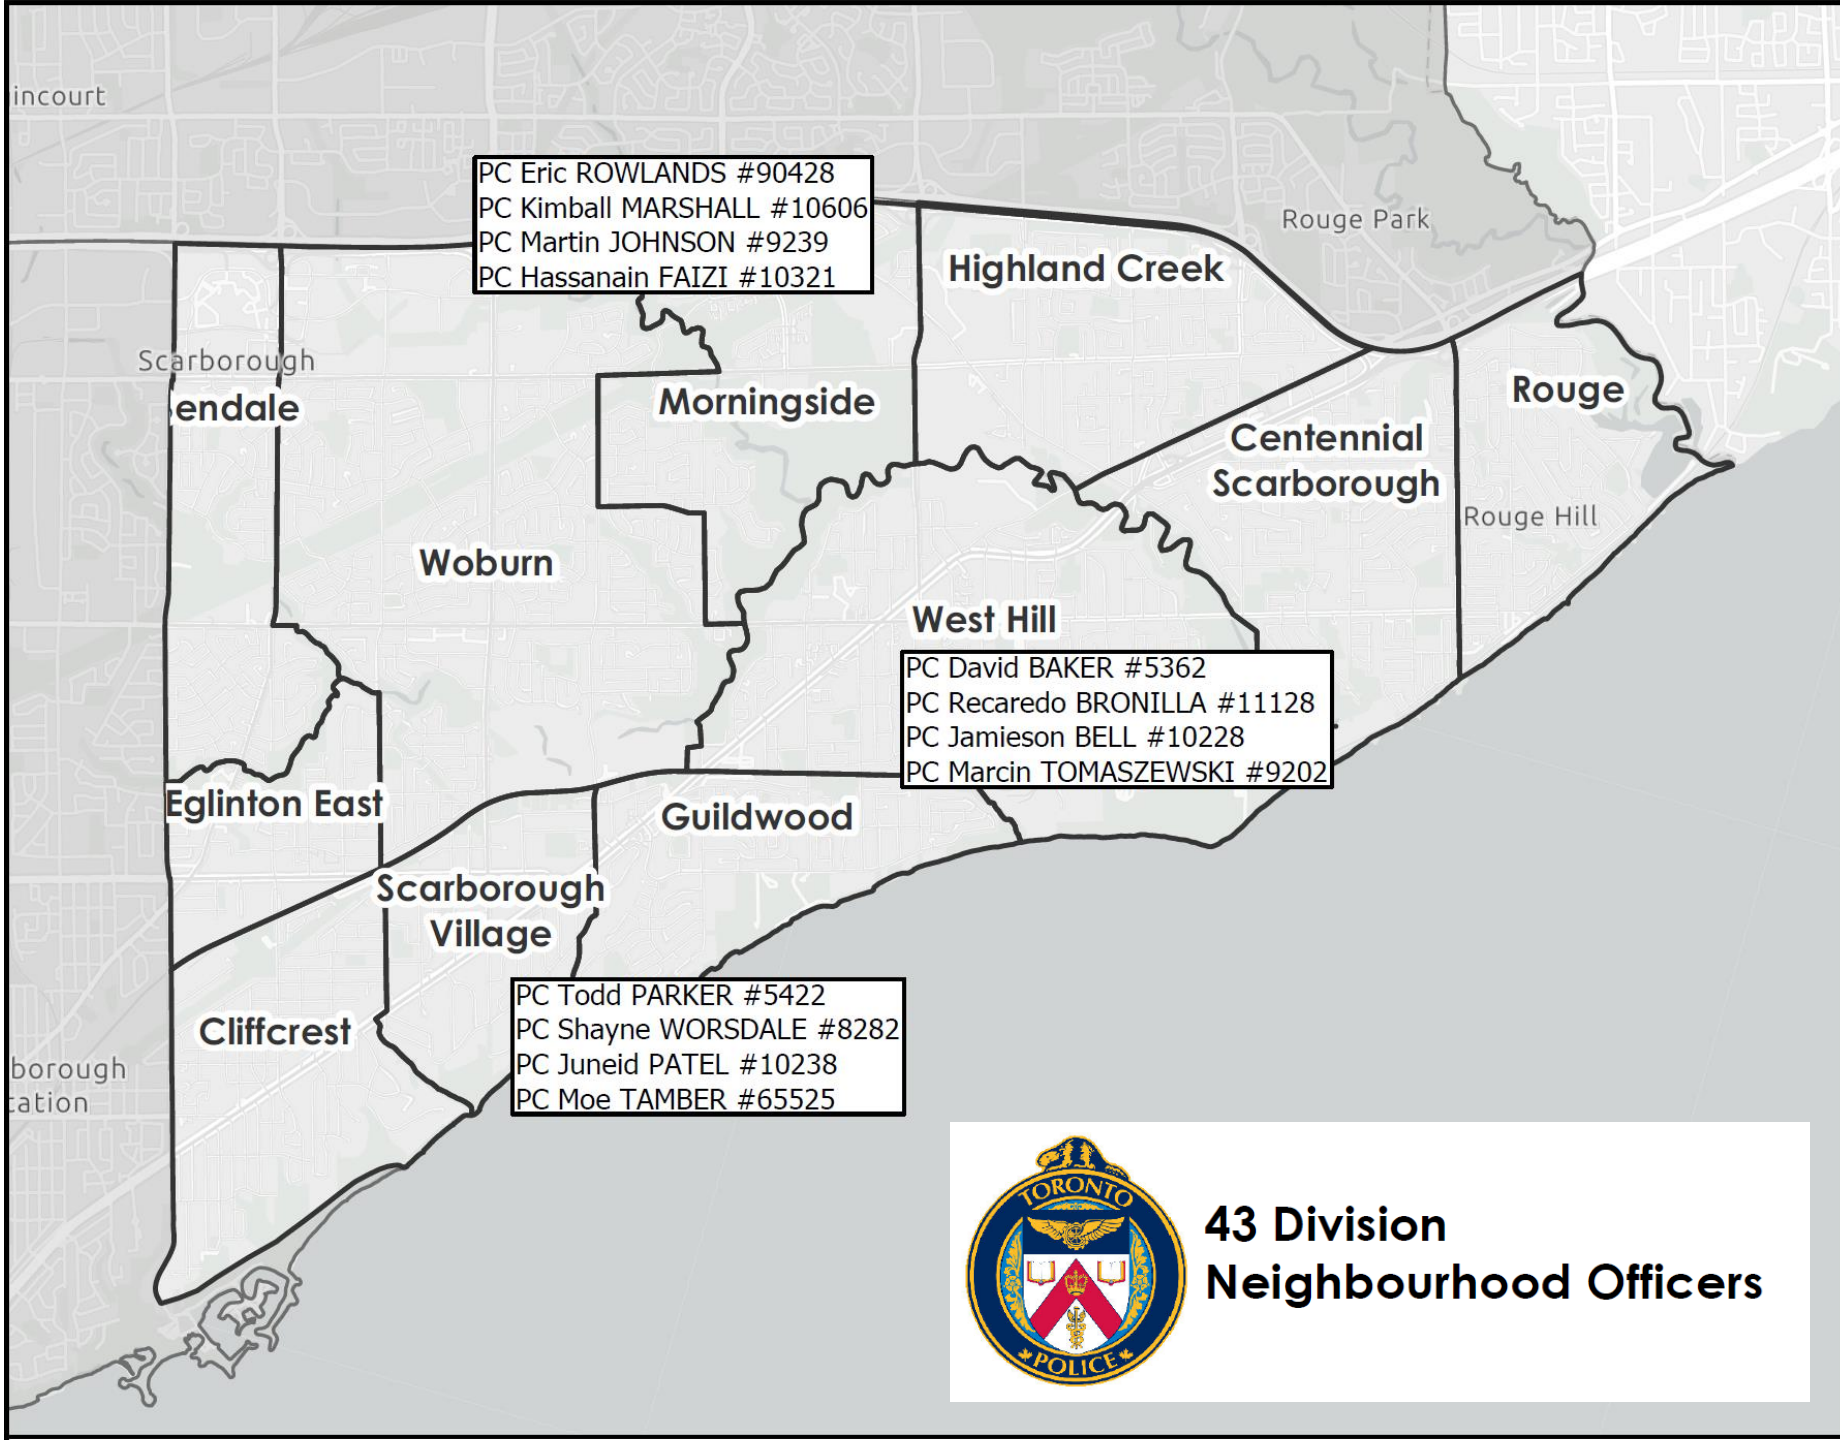

43 Division CPLC

June 10th, 2021

**43 Division CPLC
Community Representation**

**43 Division
Neighbourhood Officers**

Collisions

- Continued decrease related to COVID-19.
- Notable hotspots include; the area of Kingston Rd/Lawrence Ave E, the area of Markham Rd/Lawrence Ave E, and the area of Markham Rd/Ellesmere Rd.
- Majority of events occur during the afternoon and evening hours.
- Remember to be aware of the increased pedestrian traffic throughout the summer months.

Enforcement

- Notable enforcement along Lawrence Ave E, Markham Rd, and Kingston Rd.
- Majority of tickets issued are during the morning and afternoon rush hours.
- Speeding tickets account for 34% of all tickets issued.
- Remember to watch your speed while driving.

Robberies

- Notable hotspots in the area of the Scarborough Town Centre, along Eglinton Ave, and the Kingston Rd/Lawrence area.
- Majority of events occur outside during the evening hours.

YTD Robberies