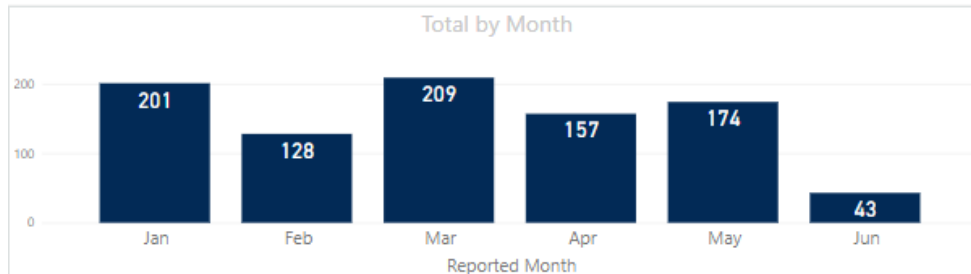

Shootings

- 8 firearm discharge occurrences year-to-date.
- 2 occurrences in the month of May.
- Notable decrease compared to last year at this time.

YTD Shootings

43 Division Shootings May 2021

43 Division

Data Source: TPS Reporting Database
Projection: NAD1927 UTM Zone 17
Date Prepared: 2021-06-08

Copyright ©2019 Toronto Police Service.
All Rights Reserved.
Prepared by: D.C.A. Kailin Campbell #84198

Major Crime Indicators (MCI) YTD

Content valid as of Sunday at 23:59hrs

Last Updated
Monday June 7, 2021

MCI Category	% Chg (2017-18)	% Clear 2018	2018 Offences	% Chg (2018-19)	% Clear 2019	2019 Offences	% Chg (2019-20)	% Clear 2020	2020 Offences	% Chg (2020-21)	% Clear 2021	2021 Offences
Assault	6%	70%	747	3%	72%	770	-17%	71%	640	-12%	71%	563
Auto Theft	1%	25%	75	40%	10%	105	-8%	12%	97	39%	14%	135
Break and Enter	12%	33%	168	10%	38%	184	-38%	32%	115	-30%	31%	80
Murder	n/c	50%	2	50%	67%	3	33%	50%	4	-100%	0%	0
Robbery	-33%	51%	99	28%	46%	127	-36%	52%	81	-46%	59%	44
Sexual Violation	21%	65%	88	10%	59%	97	-12%	55%	85	-11%	46%	76
Theft Over	-49%	22%	18	-11%	25%	16	69%	26%	27	-48%	50%	14
Total	1%	59%	1,197	9%	58%	1,302	-19%	57%	1,049	-13%	56%	912