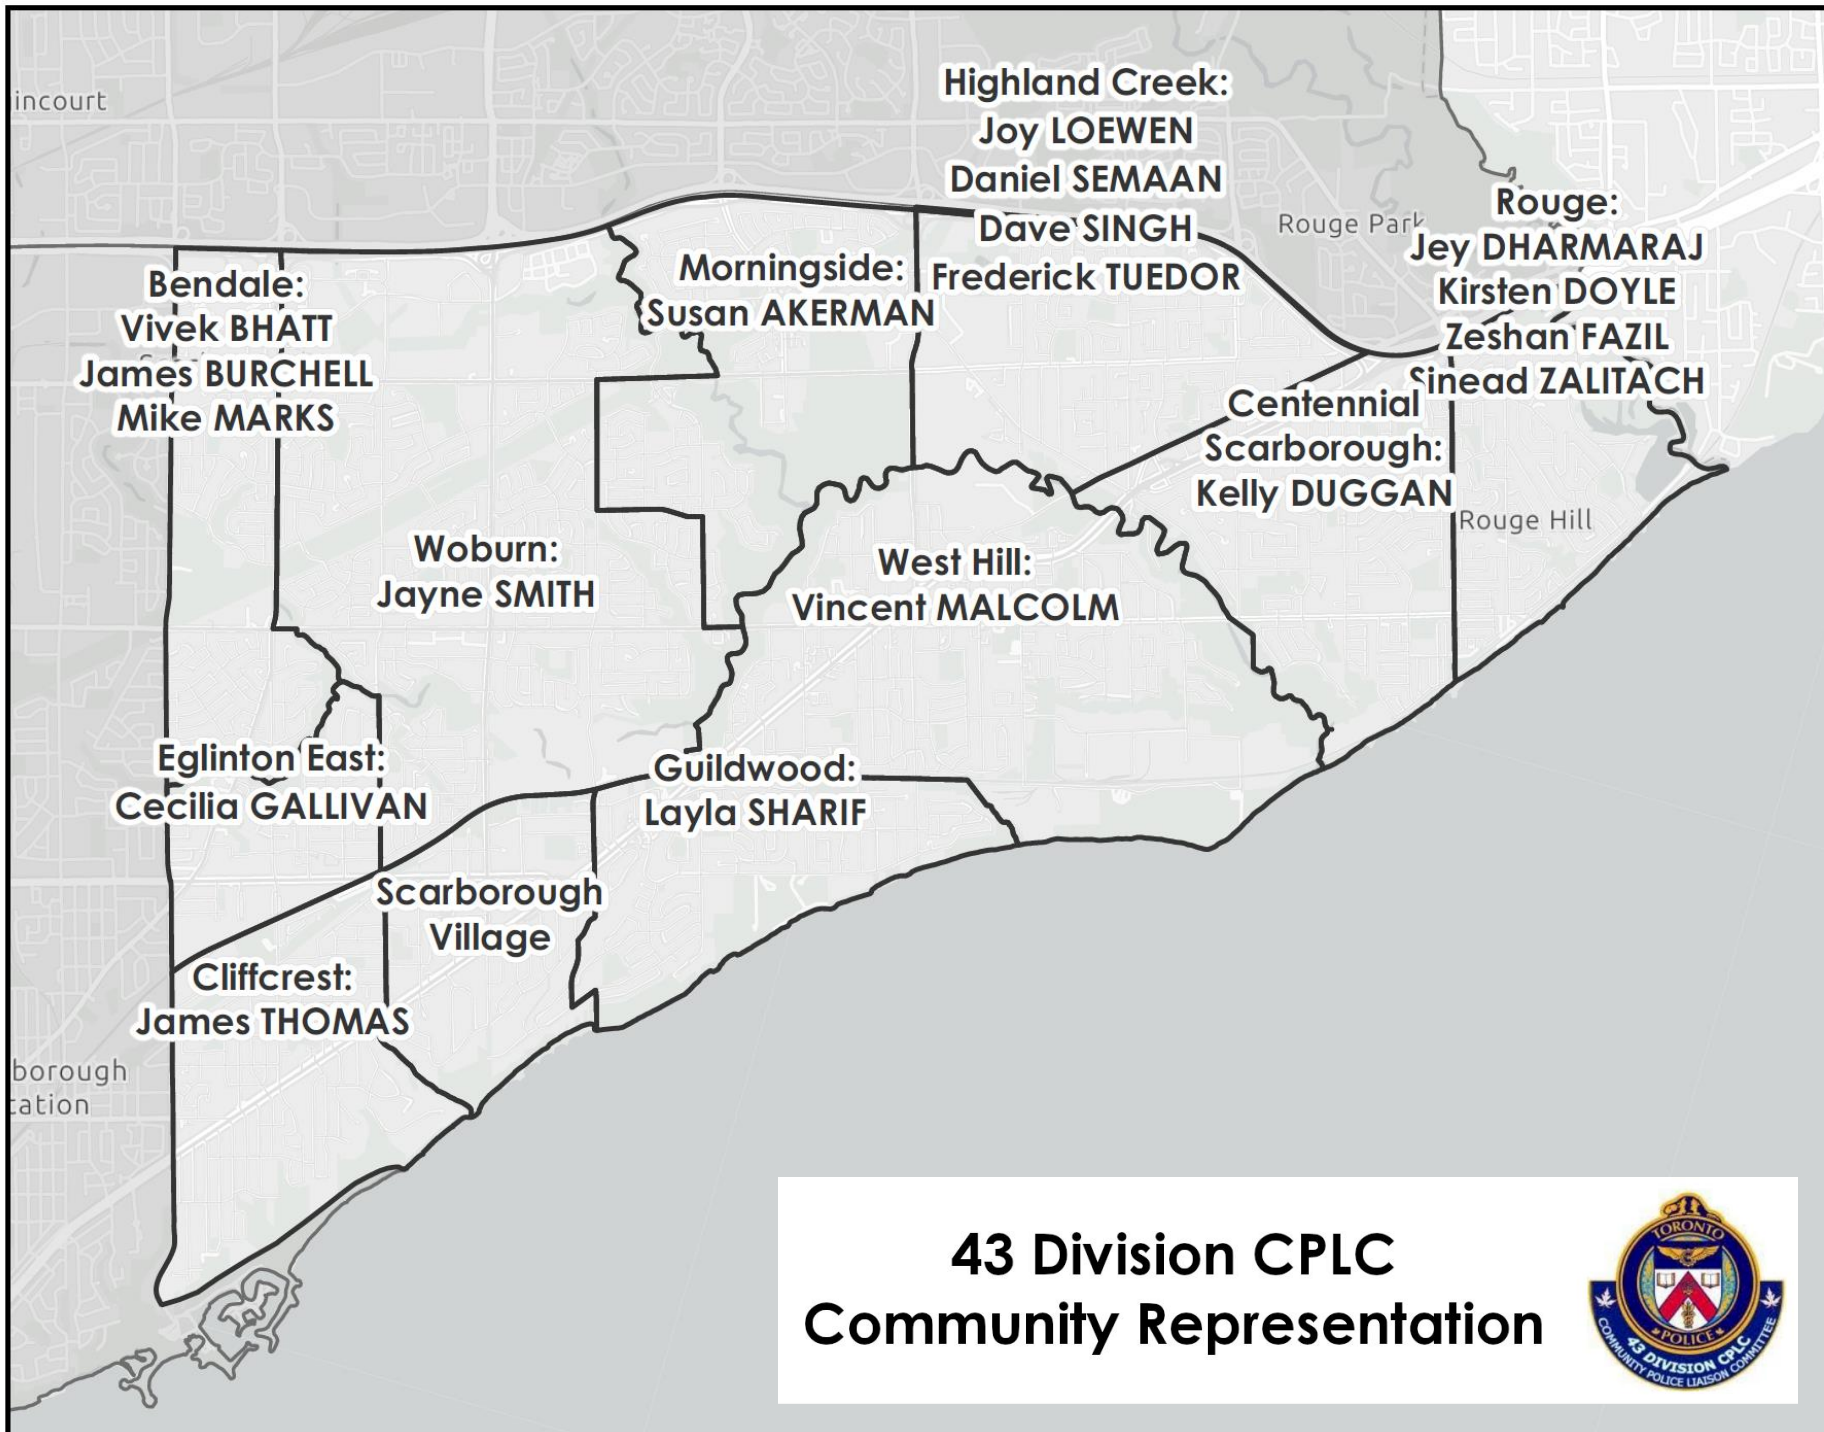

43 Division CPLC

June 10th, 2021

**43 Division CPLC
Community Representation**

**43 Division
Neighbourhood Officers**

Collisions

- Continued decrease related to COVID-19.
- Notable hotspots include; the area of Kingston Rd/Lawrence Ave E, the area of Markham Rd/Lawrence Ave E, and the area of Markham Rd/Ellesmere Rd.
- Majority of events occur during the afternoon and evening hours.
- Remember to be aware of the increased pedestrian traffic throughout the summer months.